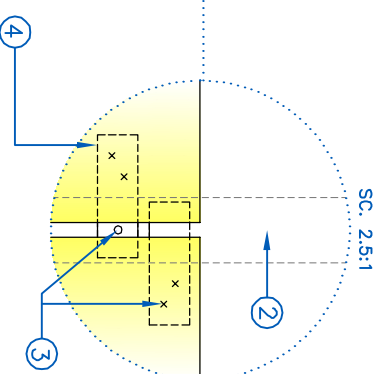

- 1 MHP-METALLOCK HONEYCOMB PANEL
- 2 METAL FRAME
- 3 RIVET
- 4 METAL PLATES

PANEL WIDTH
(1.20)

PANEL HT.
(2.40)

ELEVATION

ML-4

SLIDE-IN
interior/exterior

23 Thernistokleous str
Acharnoi 13675, Greece
metallock® T: +30 210 2403060
F: +30 210 2404038
www.metalllock.com