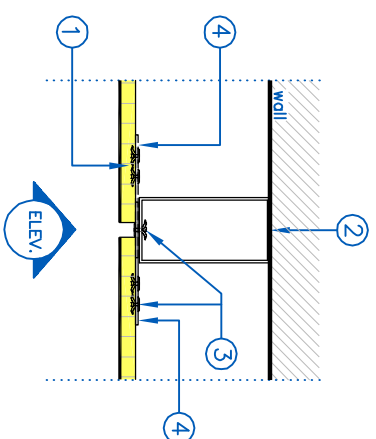

- 1 MHP-METALLOCK HONEYCOMB PANEL
- 2 METAL FRAME
- 3 RIVET
- 4 METAL PLATES

PANEL WIDTH
(1.20)

PANEL HT.
(2.40)

ELEVATION

ML-4

SLIDE-IN
interior/exterior

23 Thernistokleous str
Acharnoi 13675, Greece
metallock® T: +30 210 2403060
F: +30 210 2404038
www.metalllock.com