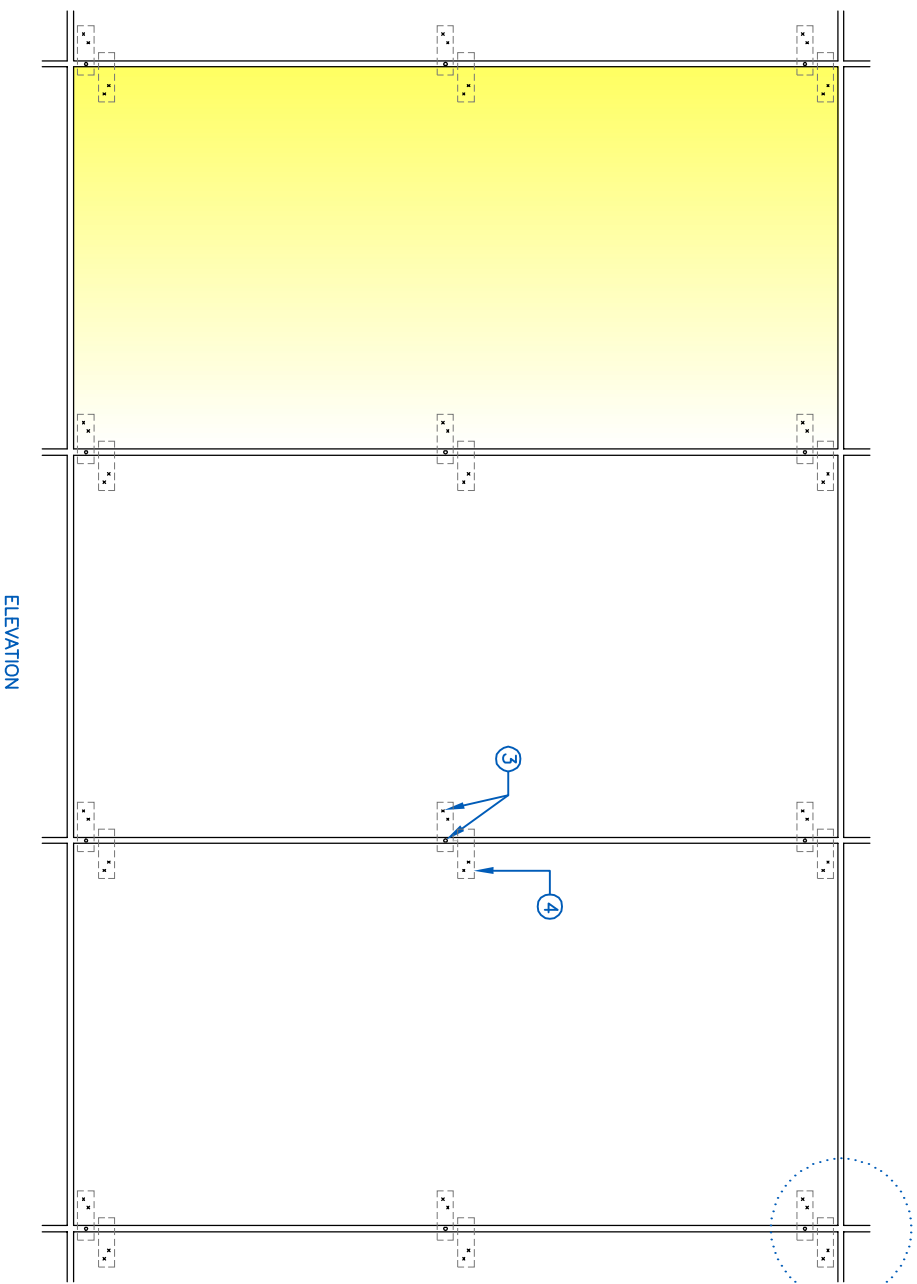

- 1 MHP-METALLOCK HONEYCOMB PANEL
- 2 METAL FRAME
- 3 RIVET
- 4 METAL PLATES

PANEL WIDTH
(1.20)

PANEL HT.
(2.40)

ELEVATION

ML-4

SLIDE-IN
interior/exterior

23 Thernistokleous str
Acharnoi 13675, Greece
metallock® T: +30 210 2403060
F: +30 210 2404038
www.metalllock.com